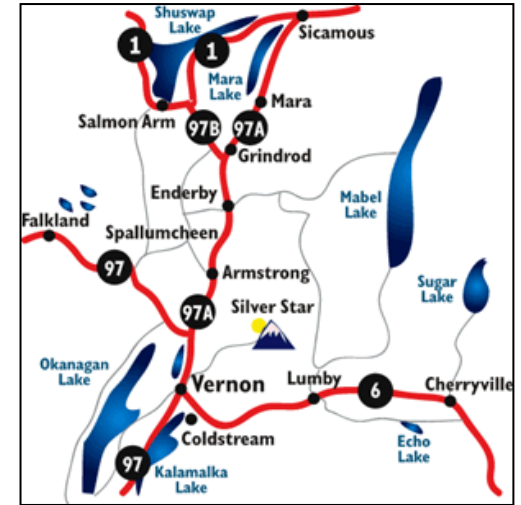

How to find Vernon, BC