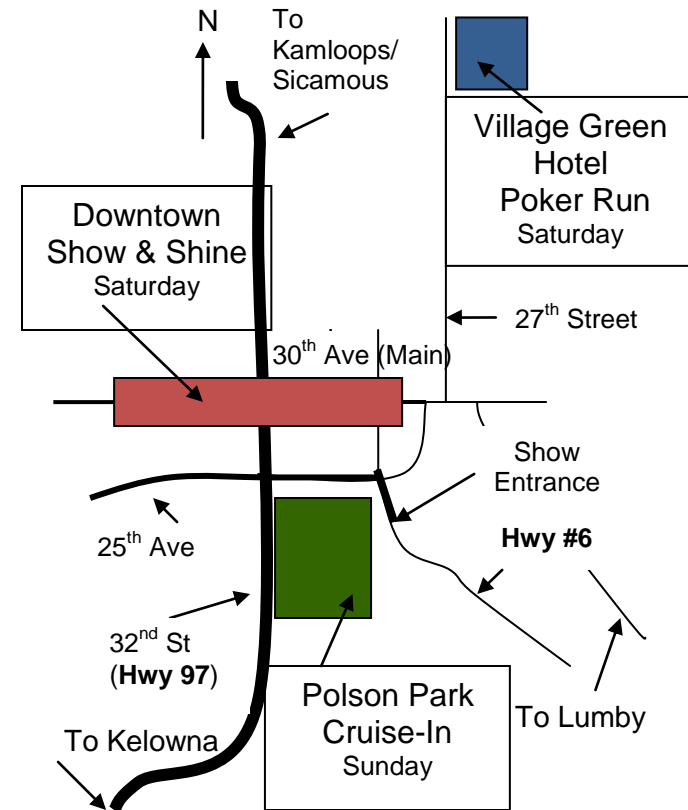

•Sunday•

August 12th 2012

POLSON PARK CRUISE-IN

8:00 am - 4:00 pm

Polson Park, Hwy #6

How to find Vernon, BC

Vernon Event Venues

Greater Vernon
 Chamber of Commerce

SEE YOU IN AUGUST!

Join us for a spectacular weekend in the heart of the Okanagan Valley!

•Poker Run•

Weekend fun commences with our Poker Run, starting at Village Green Hotel (4801 - 27th Street) at 1:00pm. You will make numerous stops around Vernon before arriving at the Show and Shine downtown.

•Downtown Show & Shine•

After the Poker Run, join us on 30th Avenue of Downtown Vernon at 3pm for our Downtown Show & Shine. Here you can kick back & relax, check out the shops, pubs & restaurants and enjoy the live music & entertainment. Courtesy of the Downtown Vernon Association!

•Polson Park Cruise-In•

On Sunday, Polson Park is the place to be! While parked on beautiful grass in amongst the trees, enjoy the day admiring hundreds of cars, checking out vendors & enjoying live music. As always you will have a chance at winning one of many door prizes at the Crown & Anchor Wheel. Don't forget to stick around for trophy presentations & the \$1000.00 prize draw!